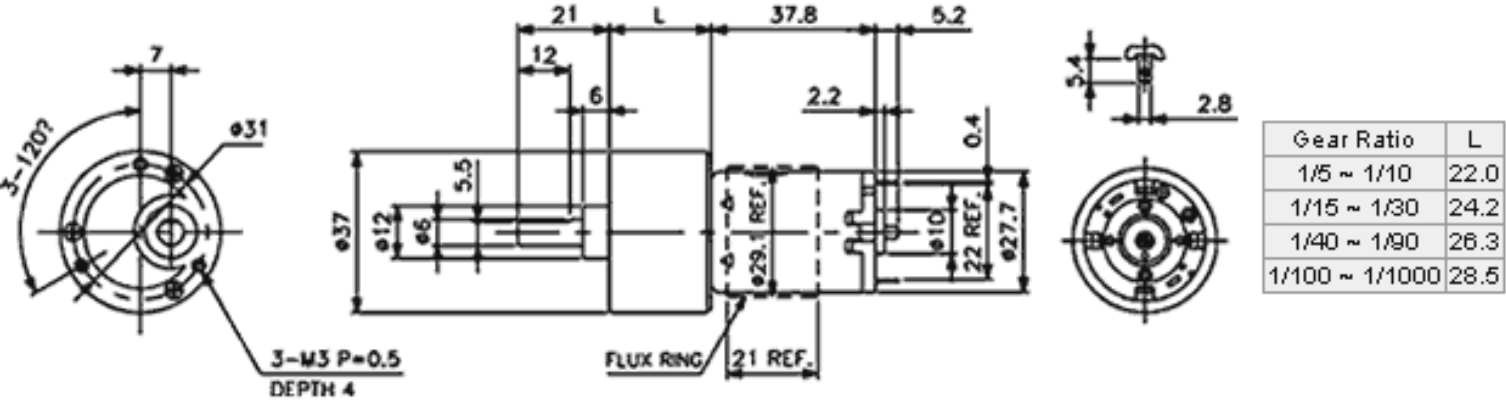

Weight: 145g (approx)

► I would like more information on purchasing this motor

Dimensions (mm)

Specification

Model No.	No Load			Max Efficiency							Stall			
	Voltage	Speed	Current	Speed	Torque			Current	Output	Eff.	Torque			Current
	V	RPM	A	RPM	mN-m	g-cm	oz-in	A	W	%	mN-m	g-cm	oz-in	A
37GN2738-114-G-3	12	1170	0.225	980	71.0	725	10.1	1.14	7.32	53.4	437	4460	62.0	5.88
37GN2738-114-G-3	12	780	0.225	650	106	1080	15.0	1.16	7.23	52.0	635	6480	90.0	5.83
37GN2738-146-G-3	9	87.4	0.14	71.5	284	2896	40.2	0.65	2.13	36.5	1560	15920	221	2.94
37GN2738-195-G-5	24	24.2	0.067	19.2	944	9633	134	0.26	1.91	30.2	4570	46630	648	1.01
37GN2738-275-G-3	6	1.96	0.08	1.33	1270	12972	180	0.17	0.18	17.3	3970	40490	562	0.36